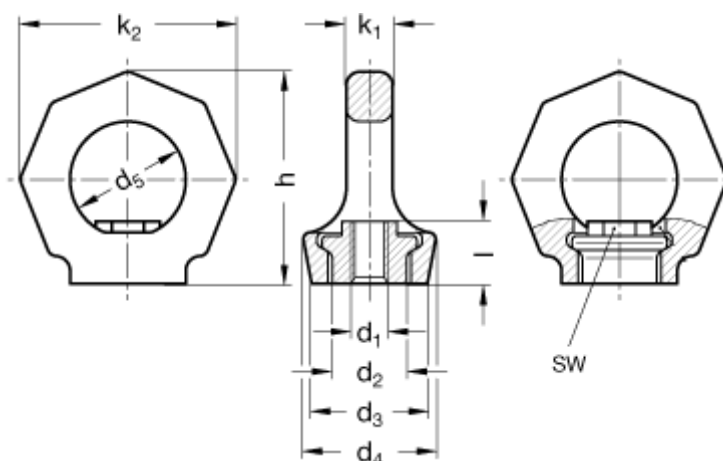

Article number: 201093510

Description: E+G Rotating lifting eye 8mm nut
GN 583-M8

Measures

$d_1 = M 8$	$l = 14$
$d_2 = 16$	Load capacity = 0,4 t [4 kN]
$d_3 = 25.0$	SW = 12
$d_4 = 28$	
$d_5 = 25$	
$h = 45$	
$k_1 = 8.5$	
$k_2 = 47$	